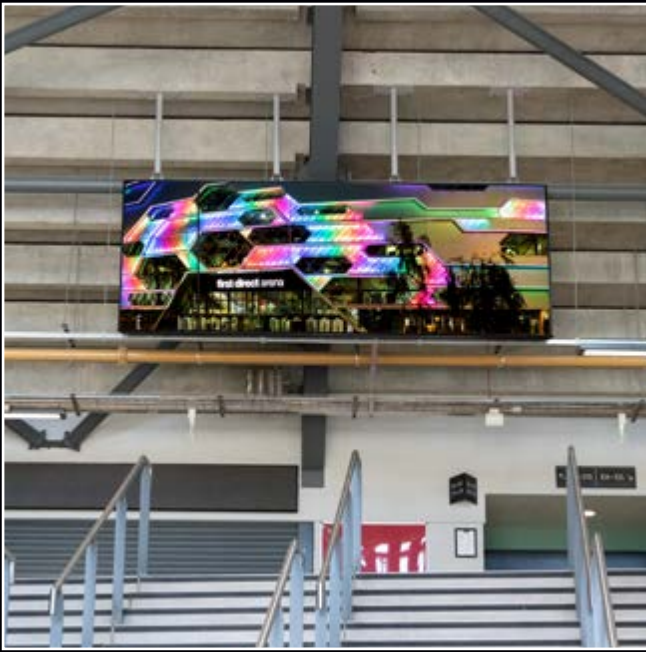

Level 2 Concourse

- Portrait - 1080x1920px
- Large LED - 1920x1080px
- Horizontal - 1920x1080px
- Merchandise - 2048x256px

- Accessible Toilets
- Changing Places Facility
- M Male Toilets
- F Female Toilets
- Concession Stands (Bars)
- Merchandise Stands
- B/C Baby Changing