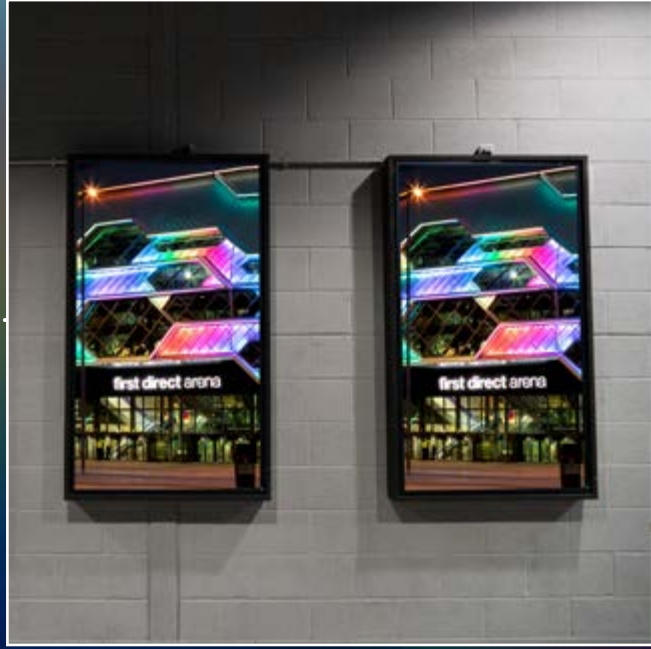

Level 1 Concourse & Doors

- Portrait - 1080x1920px
- Large LED - 1920x1080px
- Horizontal - 1920x1080px
- Merchandise - 2048x256px

- Accessible Toilets
- Changing Places Facility
- M Male Toilets
- F Female Toilets
- Concession Stands (Bars)
- Merchandise Stands
- B/C Baby Changing