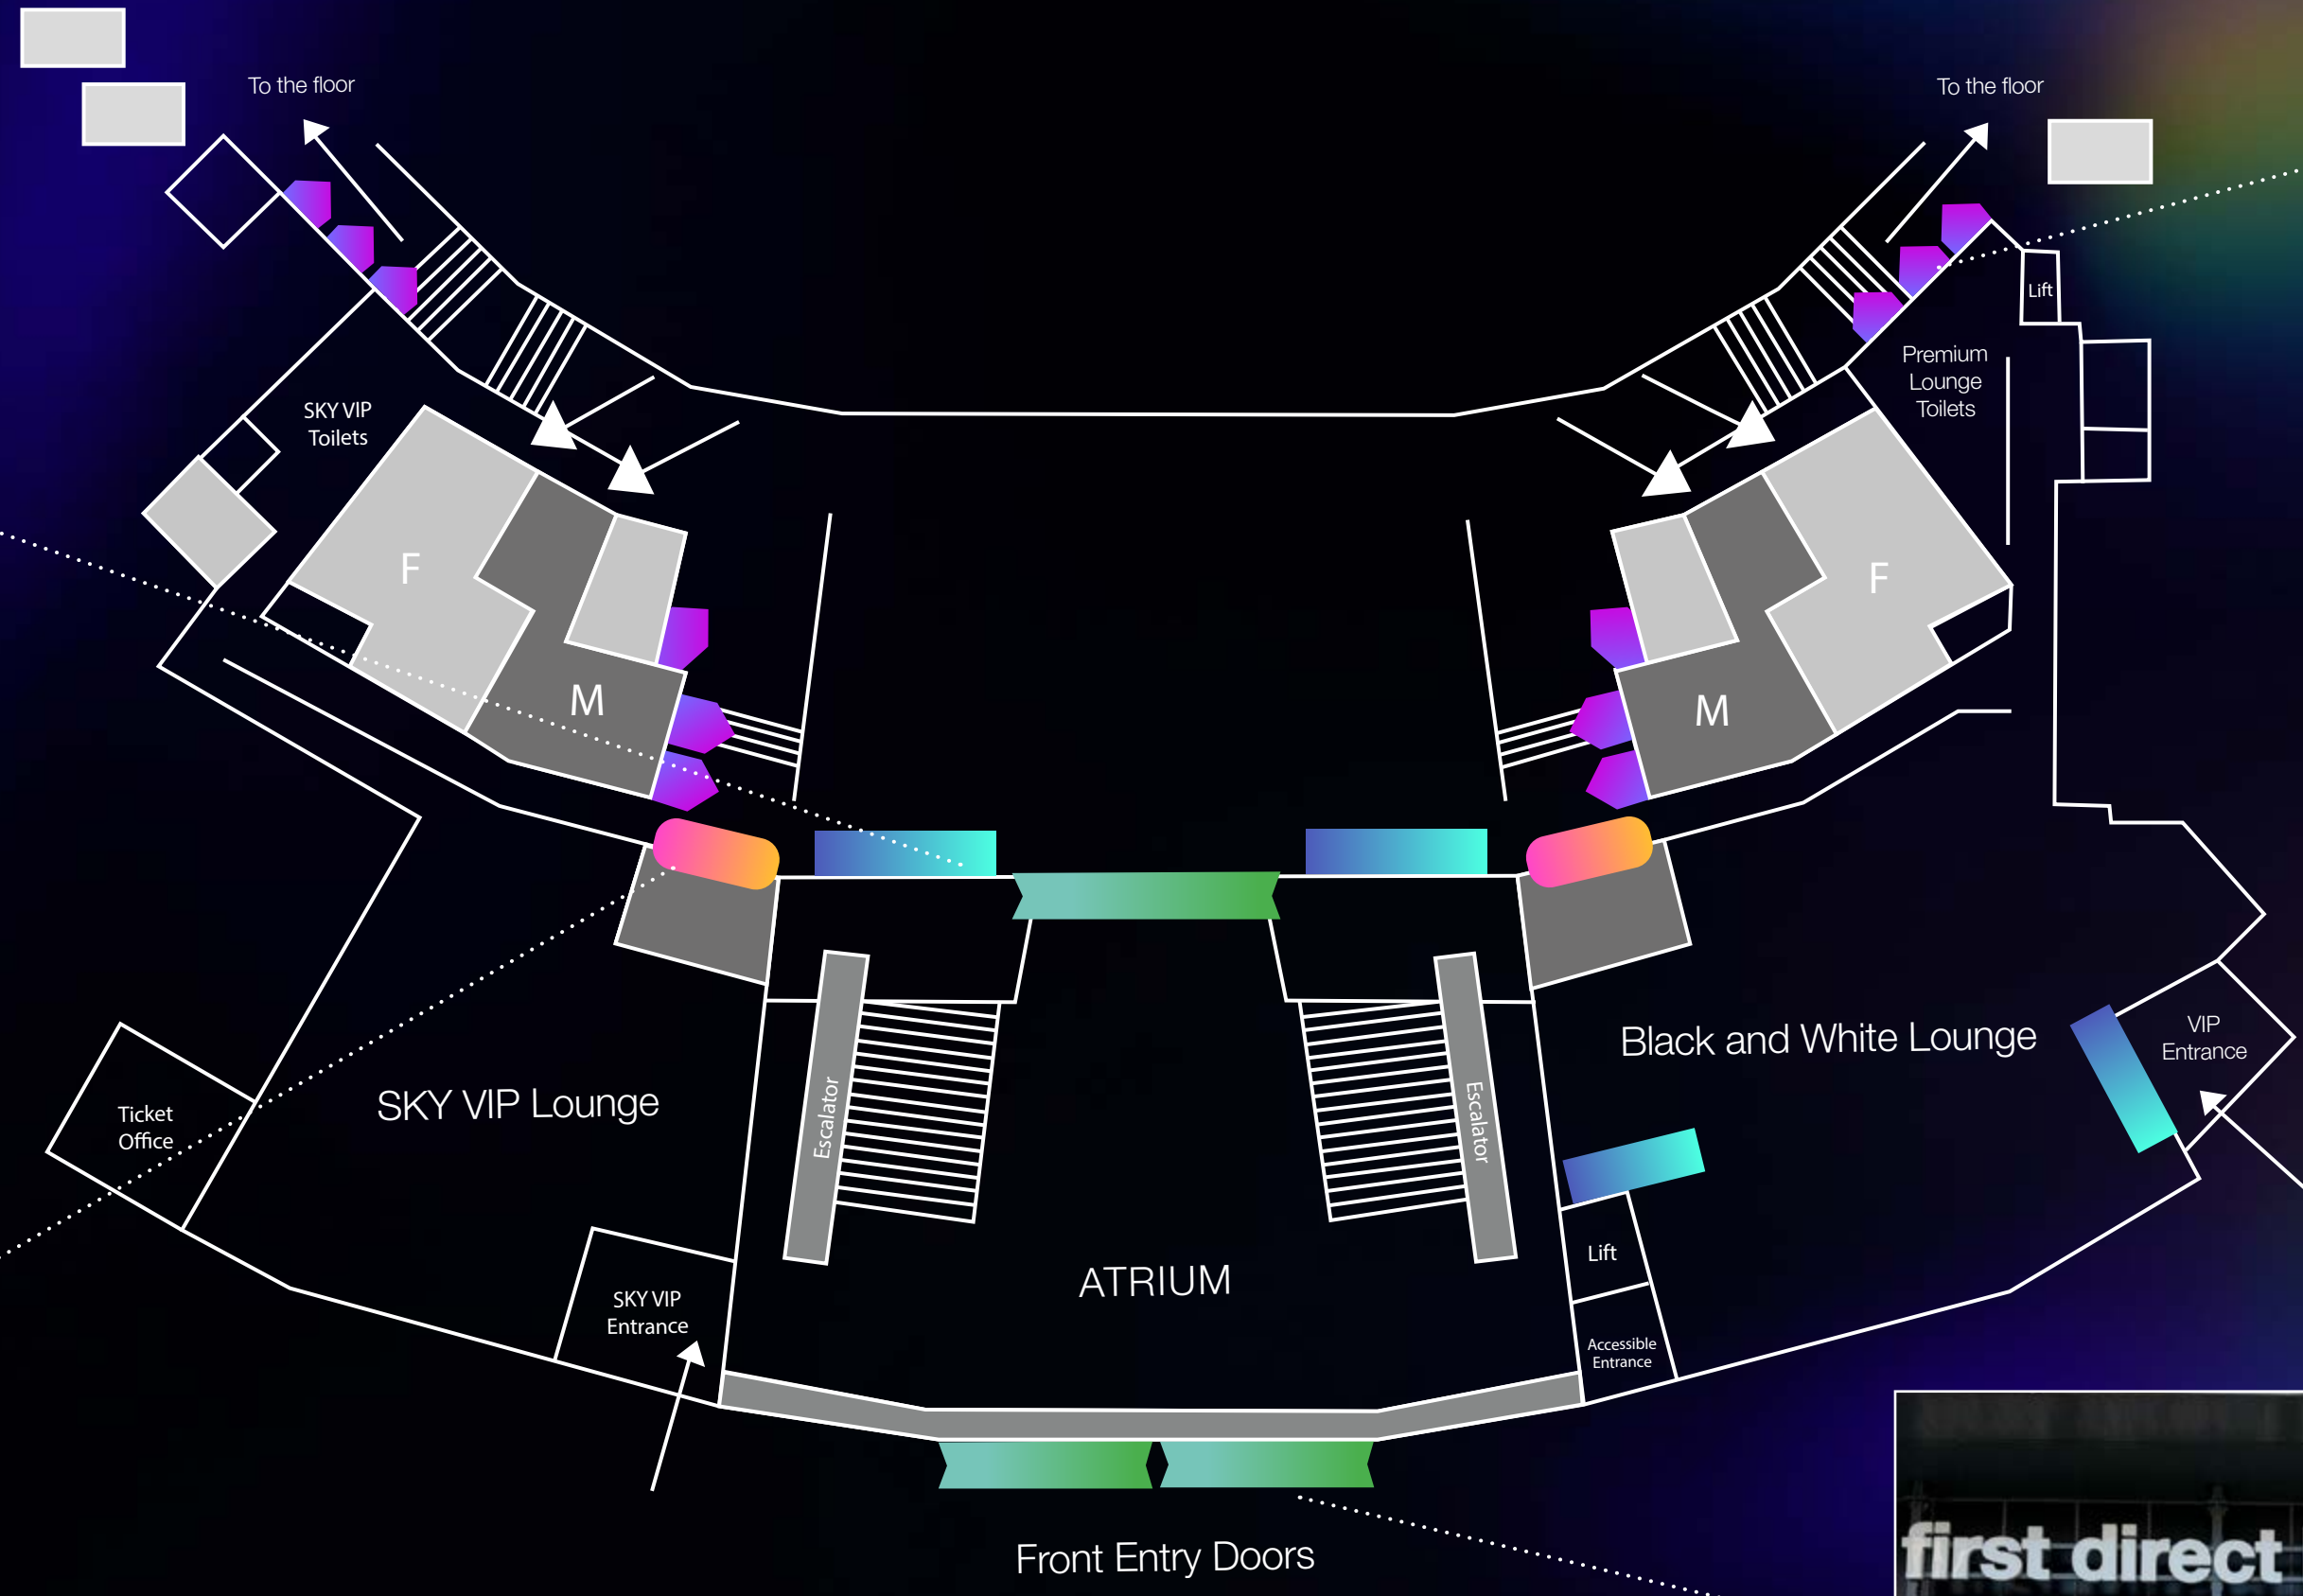

32 internal digital screens (static image or 10 second video no sound) plus external digital screen (static image only) for a selected show.*

*1 advert viewable in every 30 rotations, equivalent to 120

from **£775** plus VAT per week

*Average rotation may vary.

Level 1 Concourse & Doors

- Portrait - 1080x1920px
- Large LED - 1920x1080px
- Horizontal - 1920x1080px
- Merchandise - 2048x256px

- Accessible Toilets
- Changing Places Facility
- M Male Toilets
- F Female Toilets
- Concession Stands (Bars)
- Merchandise Stands
- B/C Baby Changing

Level 2 Concourse

-  Portrait - 1080x1920px
-  Large LED - 1920x1080px
-  Horizontal - 1920x1080px
-  Merchandise - 2048x256px

-  Accessible Toilets
-  Changing Places Facility
-  M Male Toilets
-  F Female Toilets
-  Concession Stands (Bars)
-  Merchandise Stands
-  B/C Baby Changing