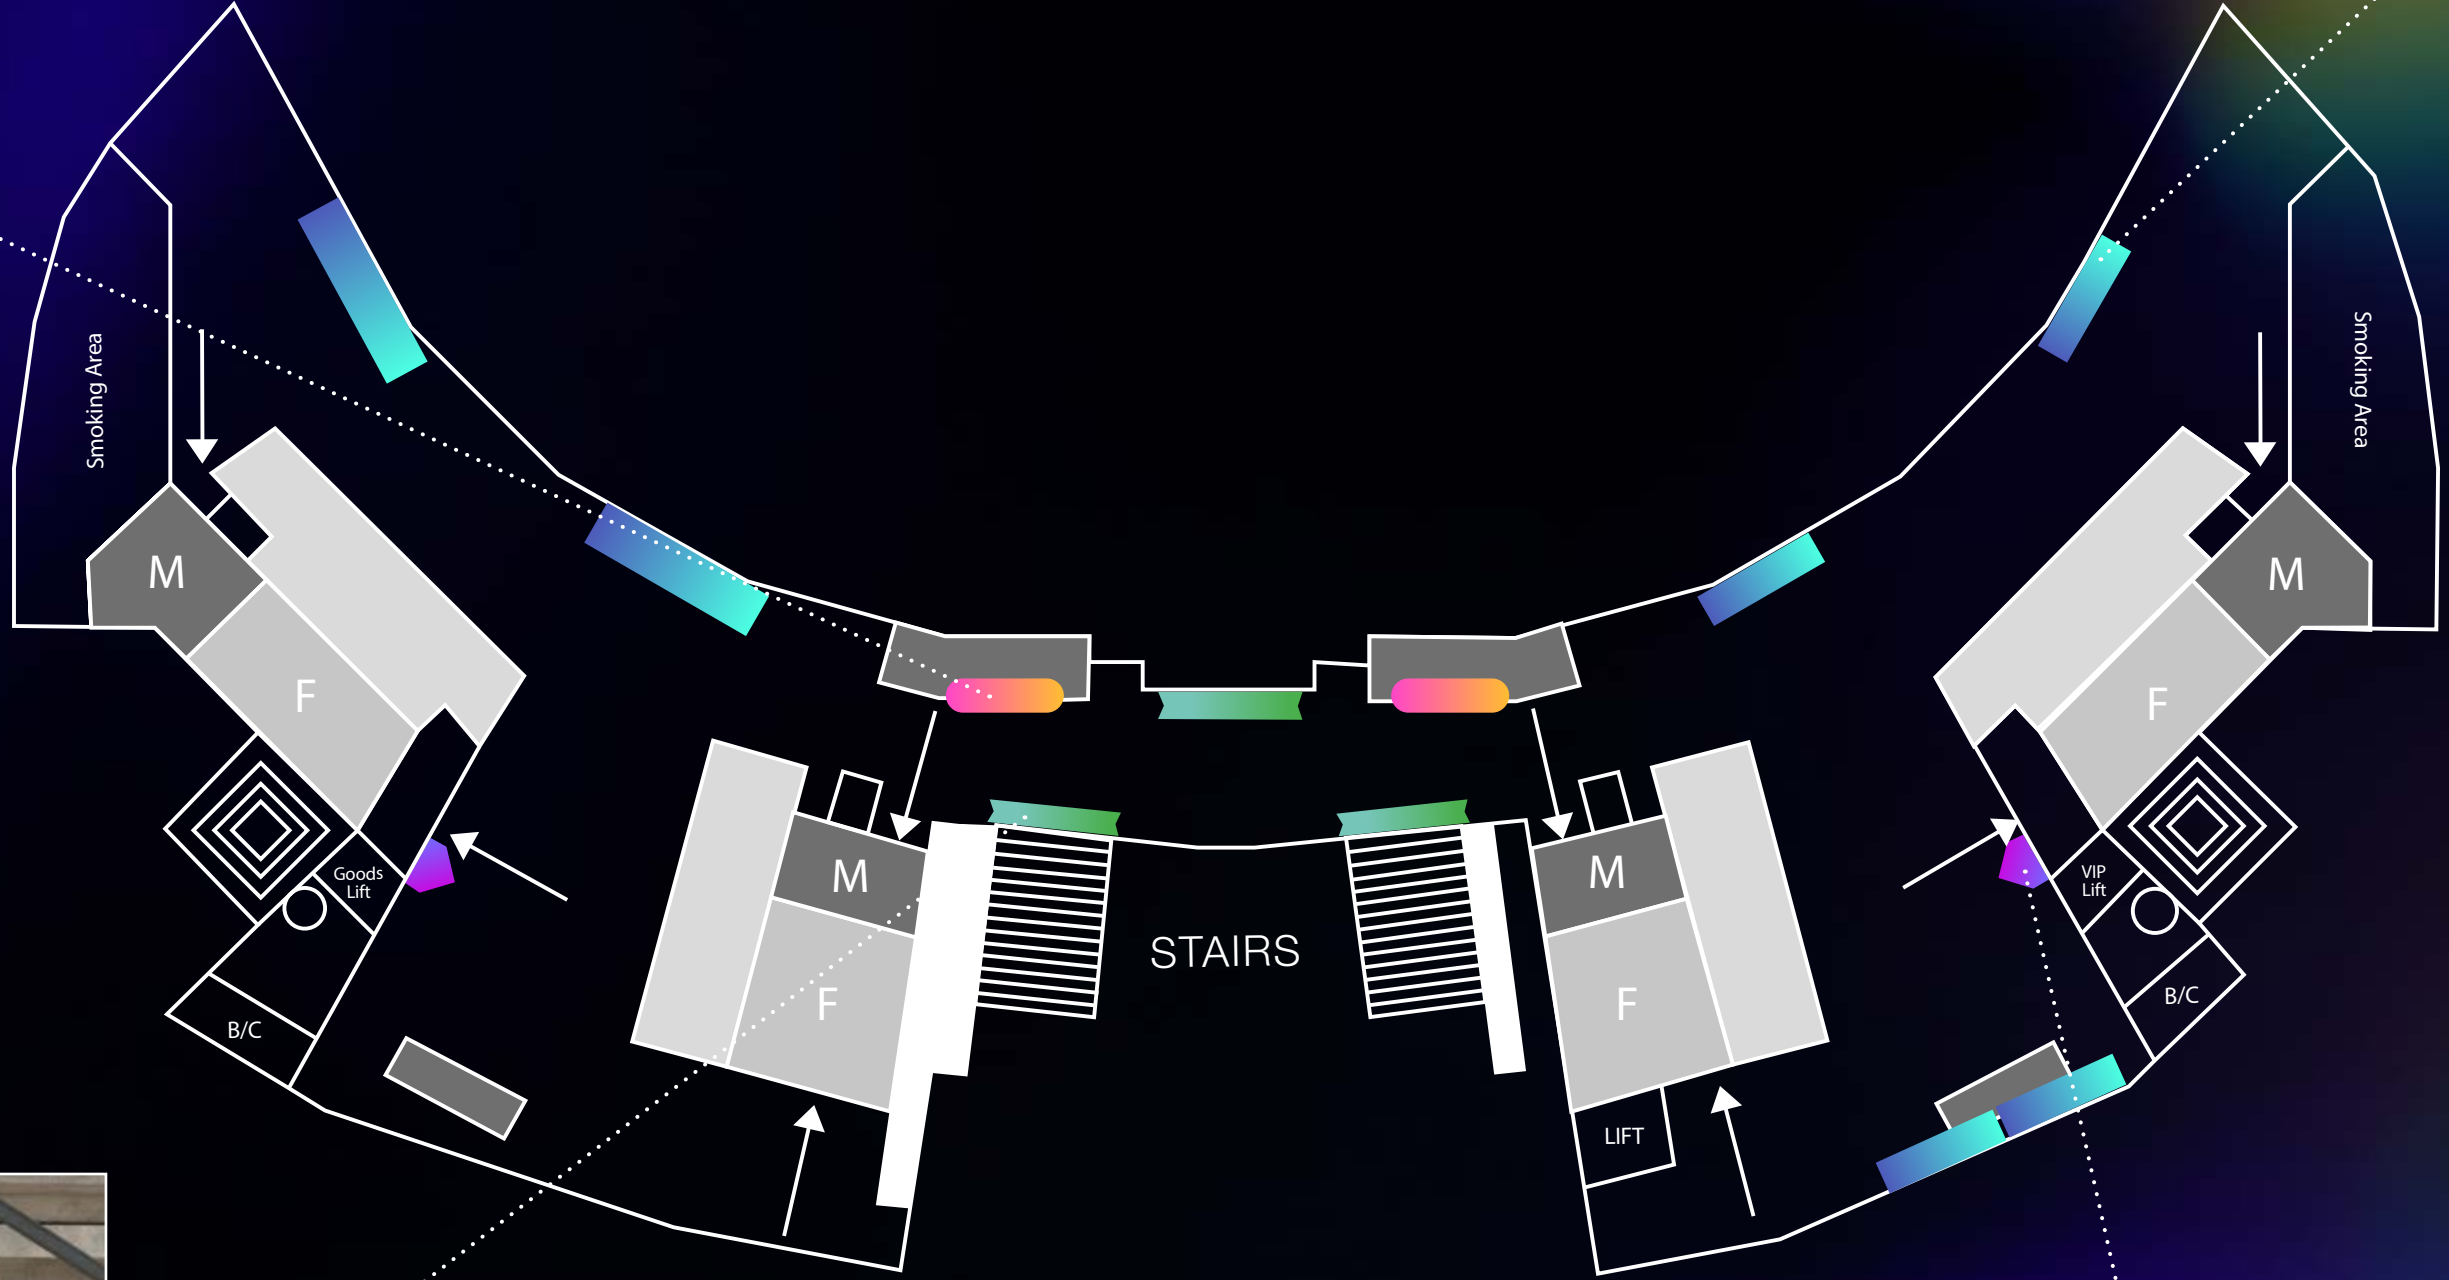

from **£775** plus VAT per week

*Average rotation may vary.

Level 1 Concourse & Doors

- Portrait - 1080x1920px
- Large LED - 1920x1080px
- Horizontal - 1920x1080px
- Merchandise - 2048x256px

- Accessible Toilets
- Changing Places Facility
- M Male Toilets
- F Female Toilets
- Concession Stands (Bars)
- Merchandise Stands
- B/C Baby Changing

Level 2 Concourse

-  Portrait - 1080x1920px
-  Large LED - 1920x1080px
-  Horizontal - 1920x1080px
-  Merchandise - 2048x256px

-  Accessible Toilets
-  Changing Places Facility
-  M Male Toilets
-  F Female Toilets
-  Concession Stands (Bars)
-  Merchandise Stands
-  B/C Baby Changing

Level 3 Concourse

- Portrait - 1080x1920px
- Accessible Toilets
- M Male Toilets
- F Female Toilets
- B/C Baby Changing

Level 4 Concourse

- Portrait - 1080x1920px
- Horizontal - 1920x1080px
- Merchandise - 1536x256px
- Accessible Toilets
- M Male Toilets
- F Female Toilets
- Concession Stands (Bars)
- Merchandise Stands