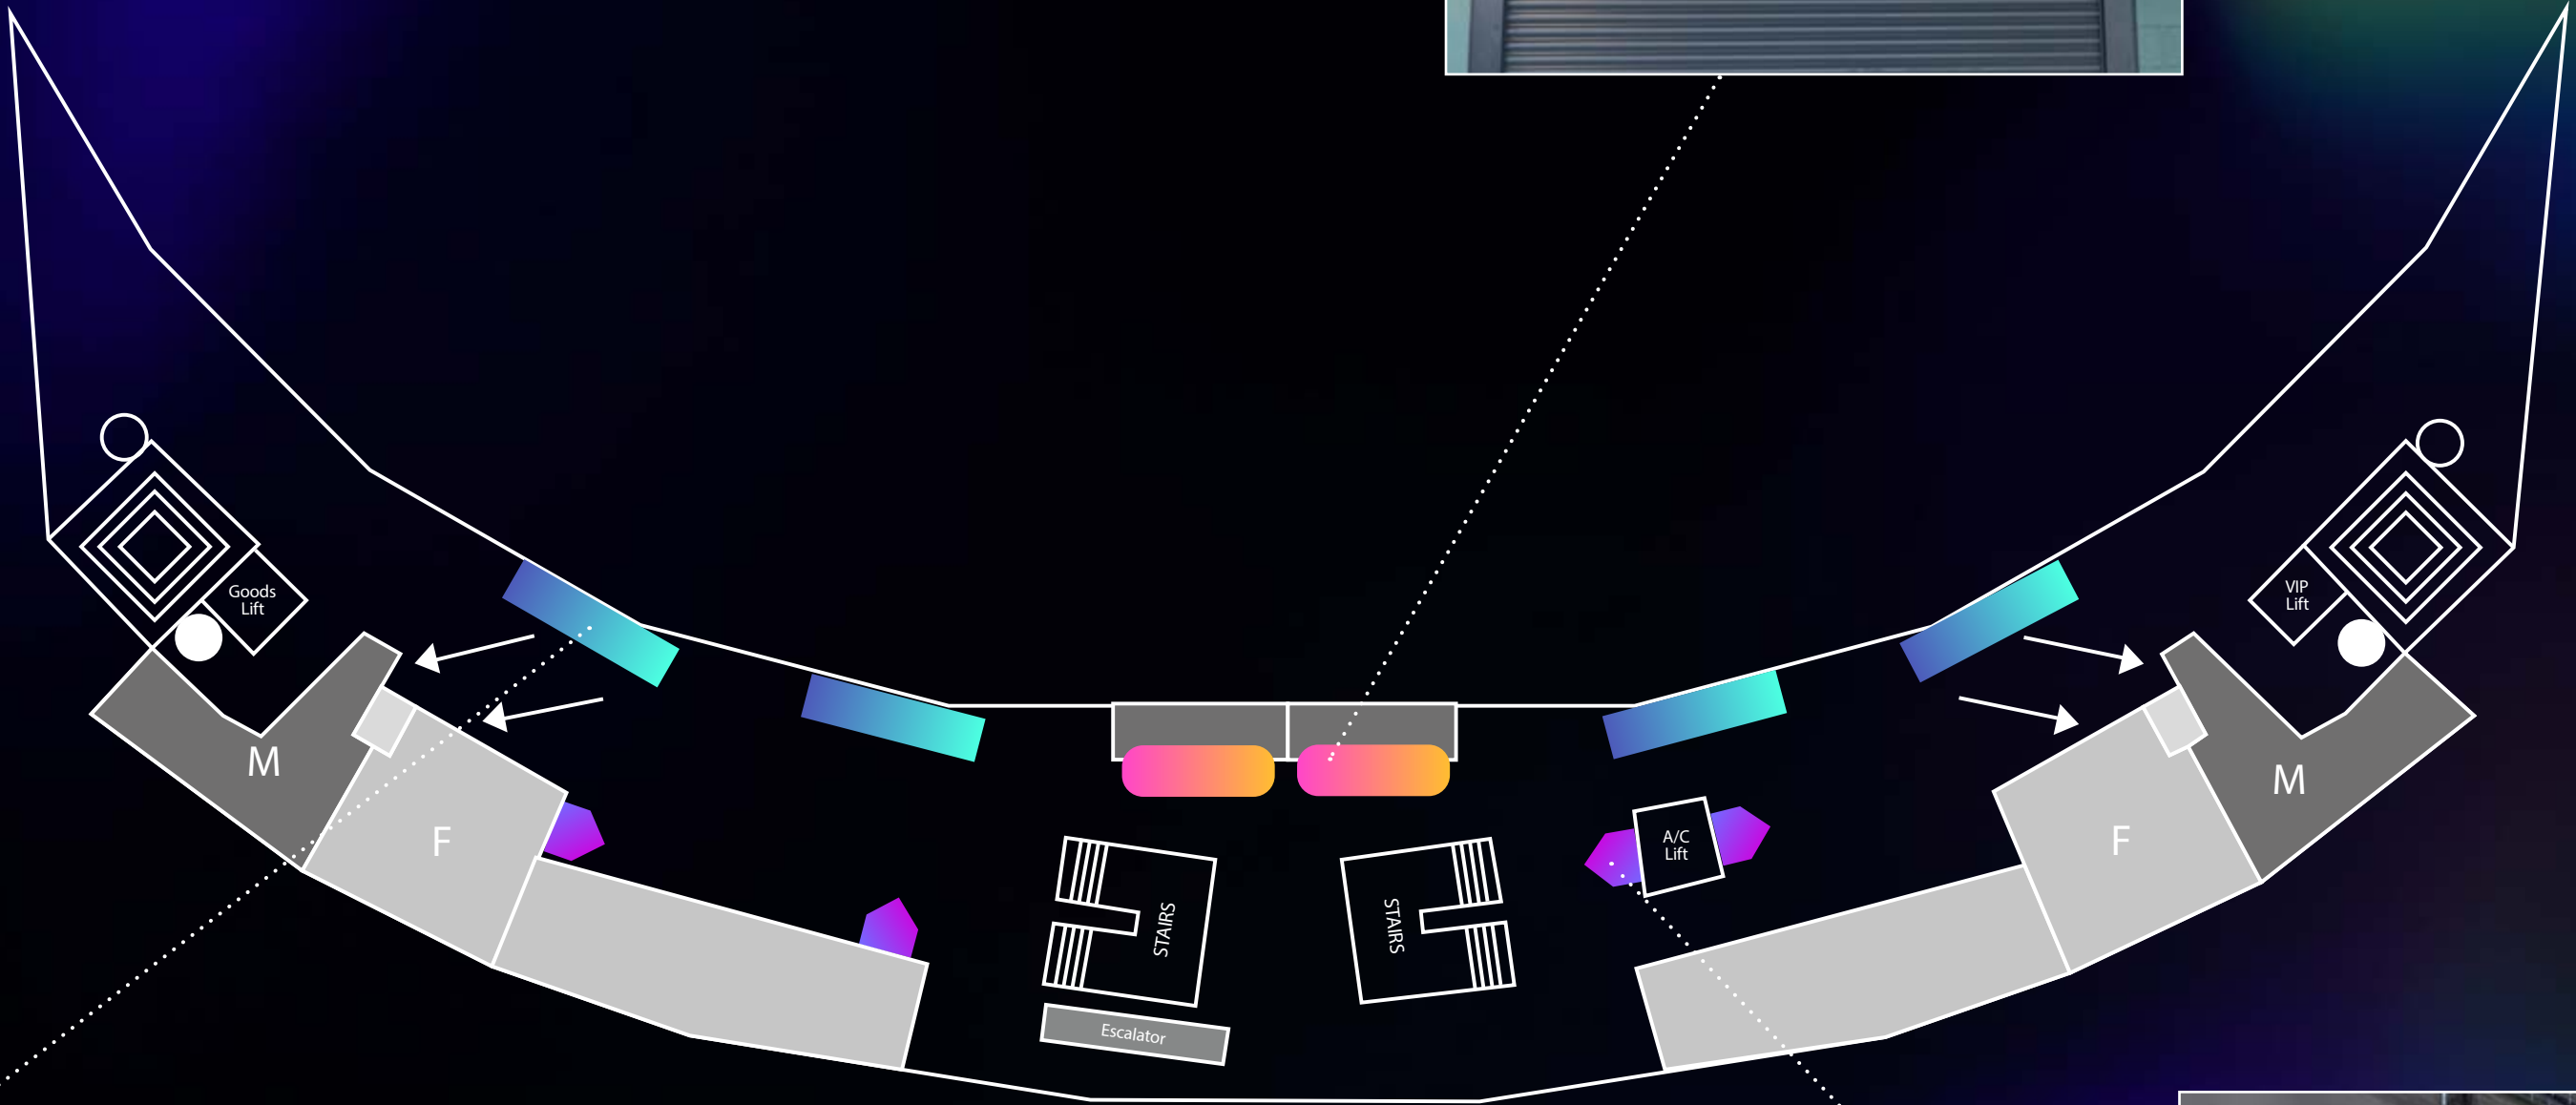

Level 2 Concourse

-  Portrait - 1080x1920px
-  Large LED - 1920x1080px
-  Horizontal - 1920x1080px
-  Merchandise - 2048x256px

-  Accessible Toilets
-  Changing Places Facility
-  M Male Toilets
-  F Female Toilets
-  Concession Stands (Bars)
-  Merchandise Stands
-  B/C Baby Changing

Level 3 Concourse

- Portrait - 1080x1920px
- Accessible Toilets
- M Male Toilets
- F Female Toilets
- B/C Baby Changing

Level 4 Concourse

- Portrait - 1080x1920px
- Horizontal - 1920x1080px
- Merchandise - 1536x256px
- Accessible Toilets
- M Male Toilets
- F Female Toilets
- Concession Stands (Bars)
- Merchandise Stands