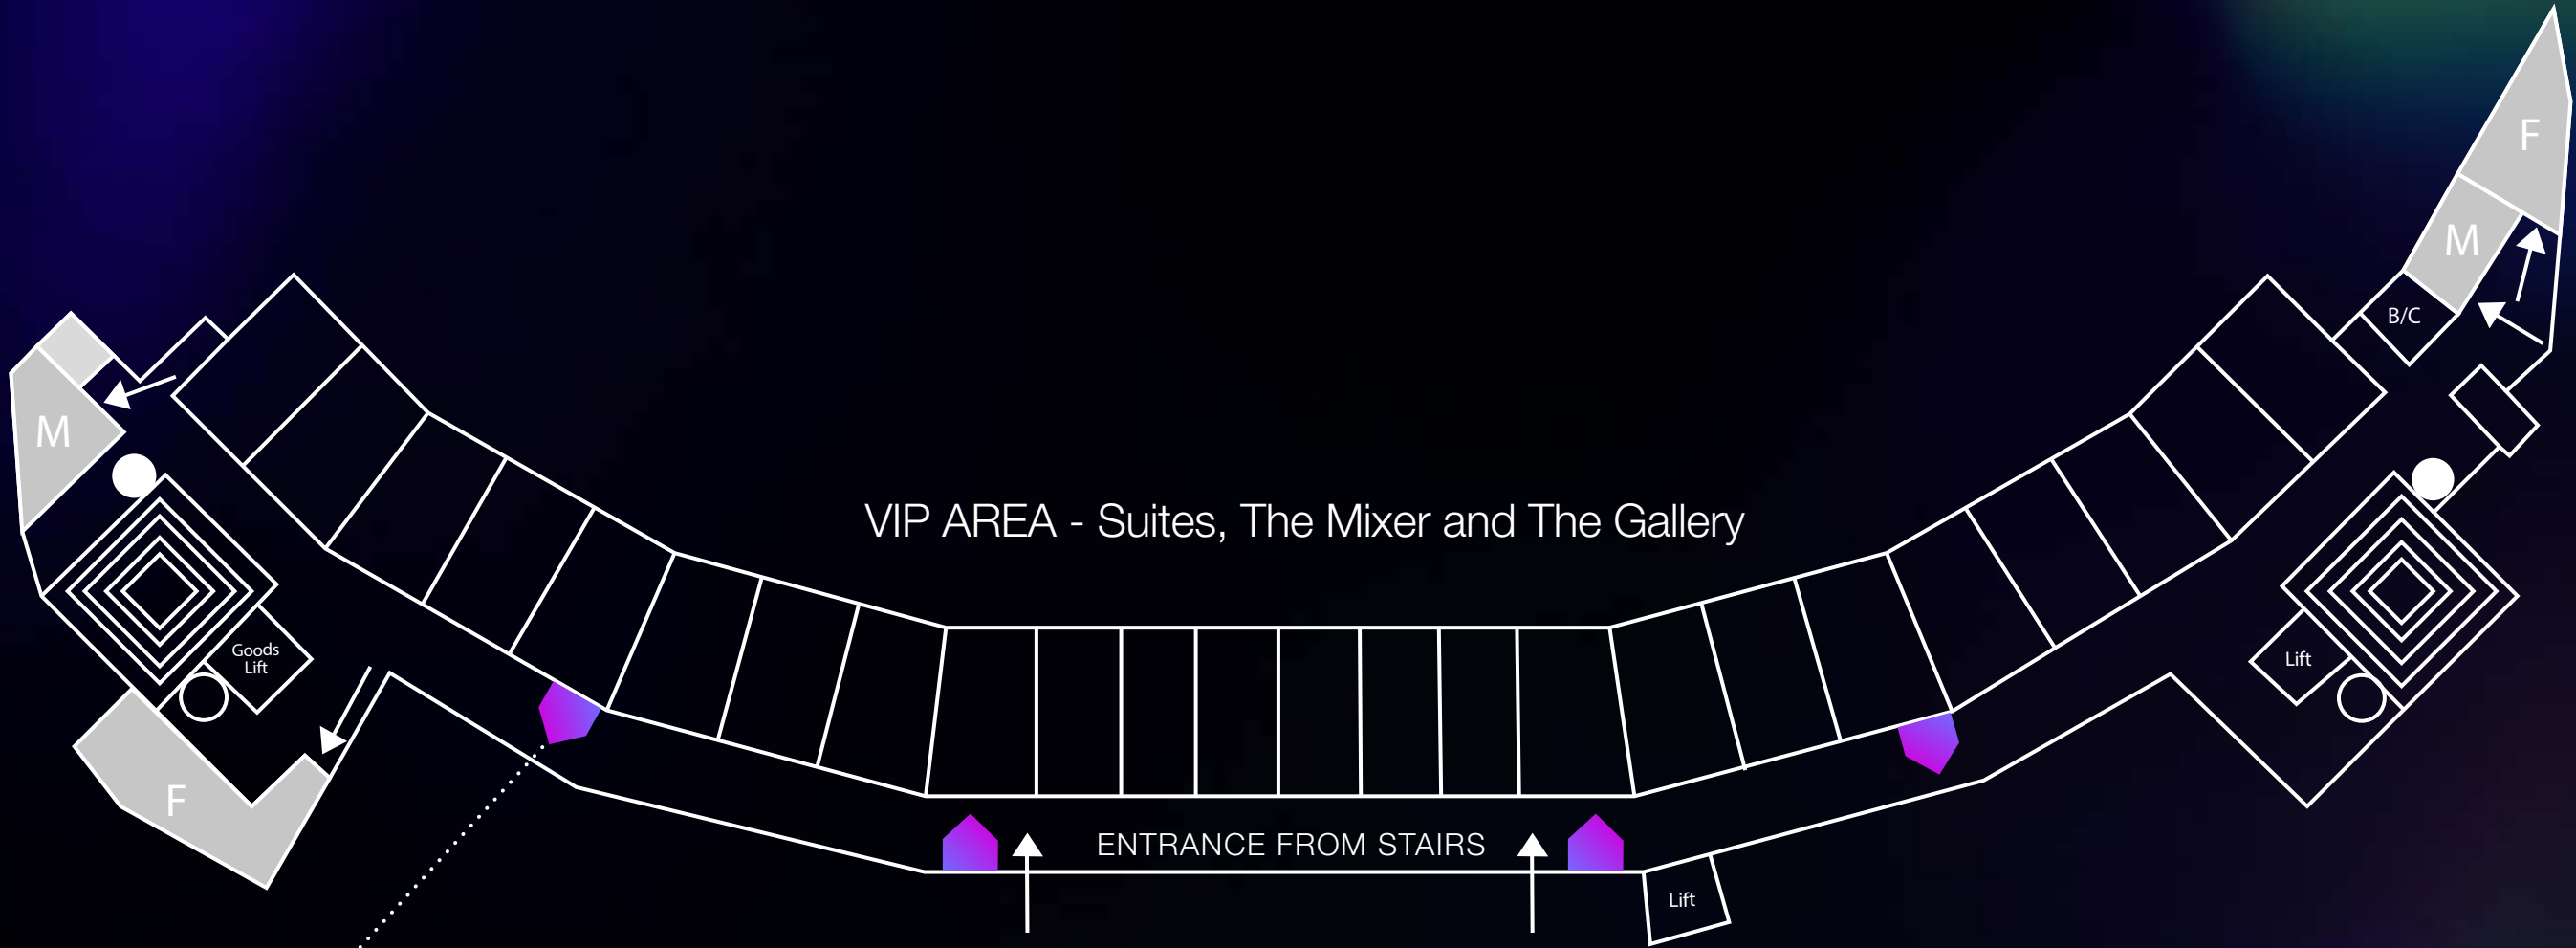

Level 3 Concourse

- Portrait - 1080x1920px
- Accessible Toilets
- M Male Toilets
- F Female Toilets
- B/C Baby Changing