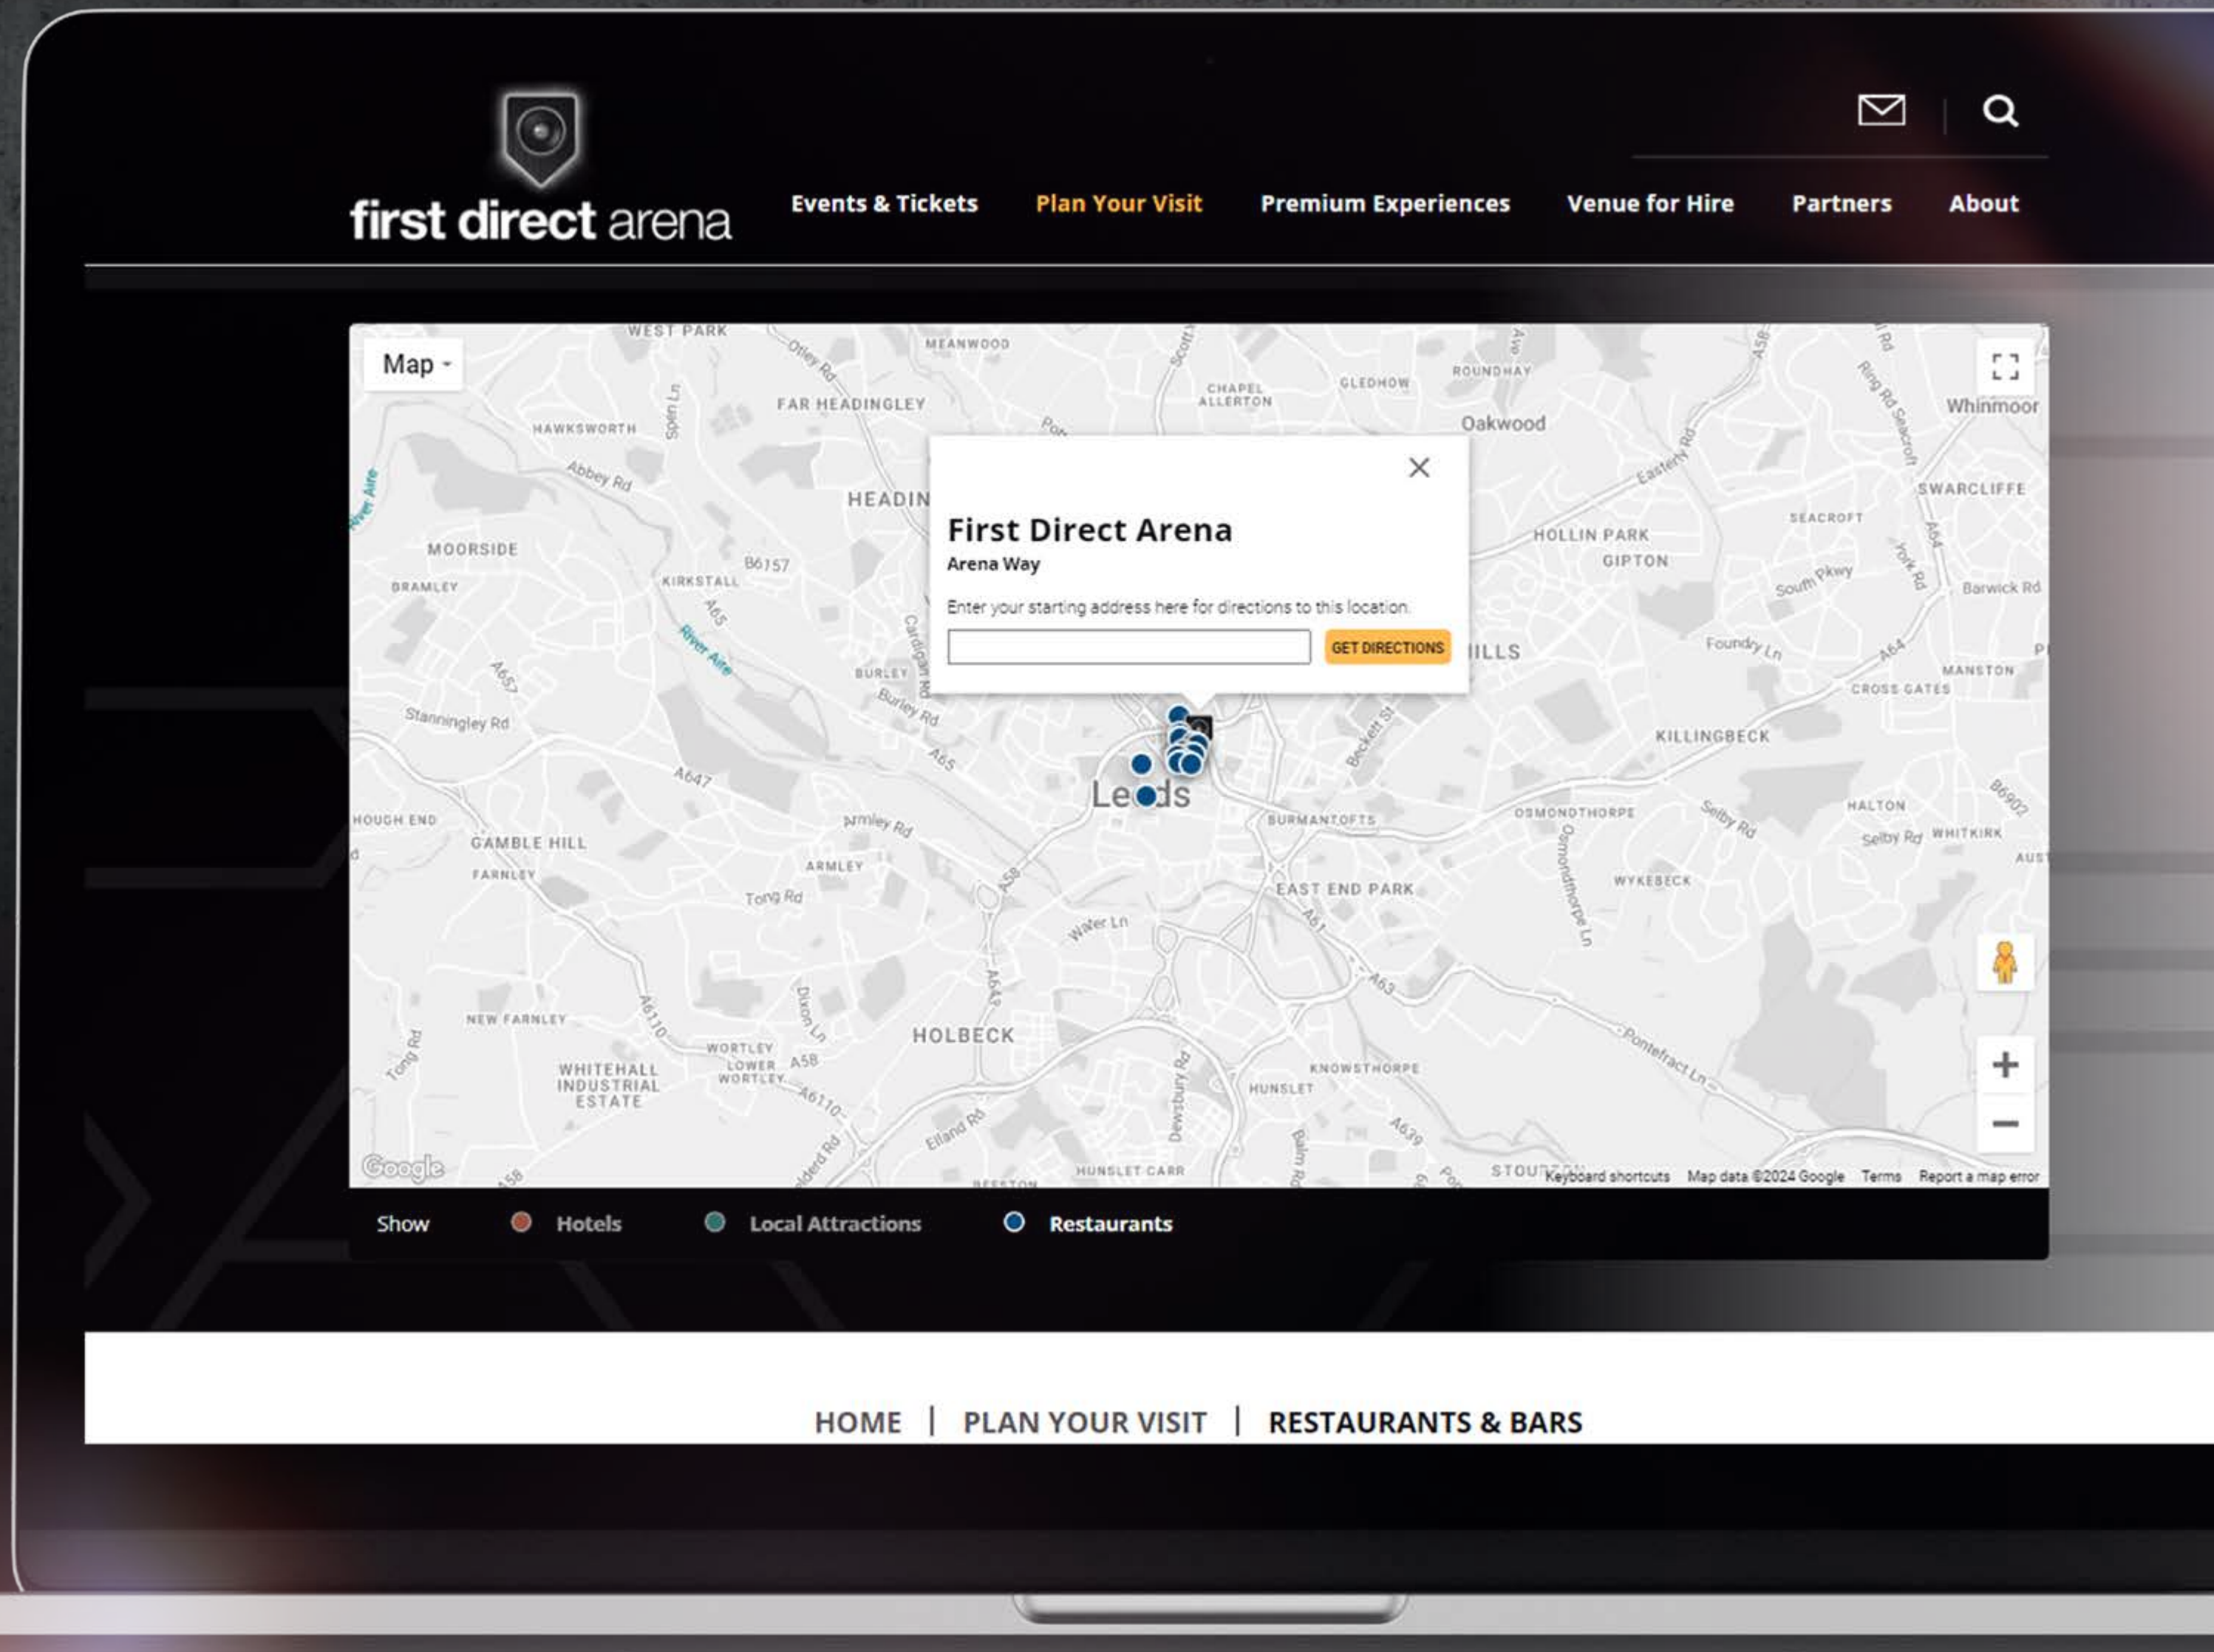

Website Advertising

With over 1.8 million website visitors a year, looking at over 5.2 million page views why not add your business to the what's on / local area and business support section of the **first direct arena** website?

- Search Listing for 12 months
- or
- Banner on Event Page for 1 month

£600 plus VAT
For more information contact
marketing@firstdirectarena.com